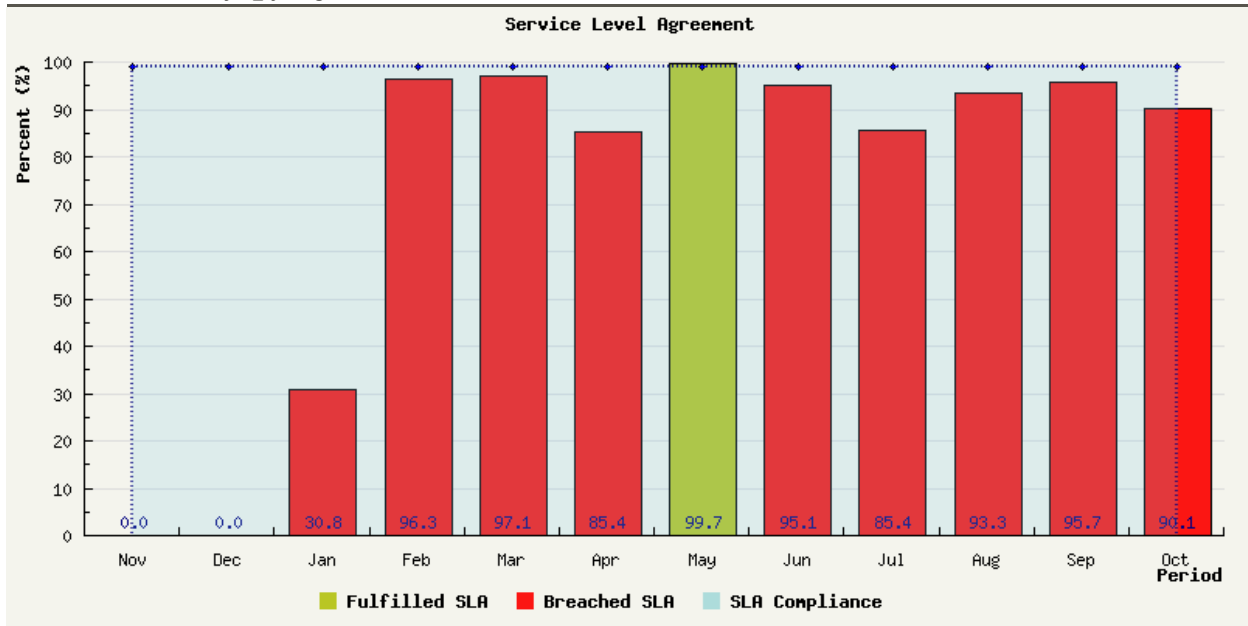

Reporting period: Last 12 months - 24x7

SLA breakdown for: rsync_sjobergs

SLA breakdown for: rsync_sjobergs

	Nov (%)	Dec (%)	Jan (%)	Feb (%)	Mar (%)	Apr (%)	May (%)	Jun (%)	Jul (%)	Aug (%)	Sep (%)	Oct (%)
SLA	99.000	99.000	99.000	99.000	99.000	99.000	99.000	99.000	99.000	99.000	99.000	99.000
Real	0	0	30.804	96.326	97.072	85.378	99.676	95.076	85.426	93.302	95.697	90.070